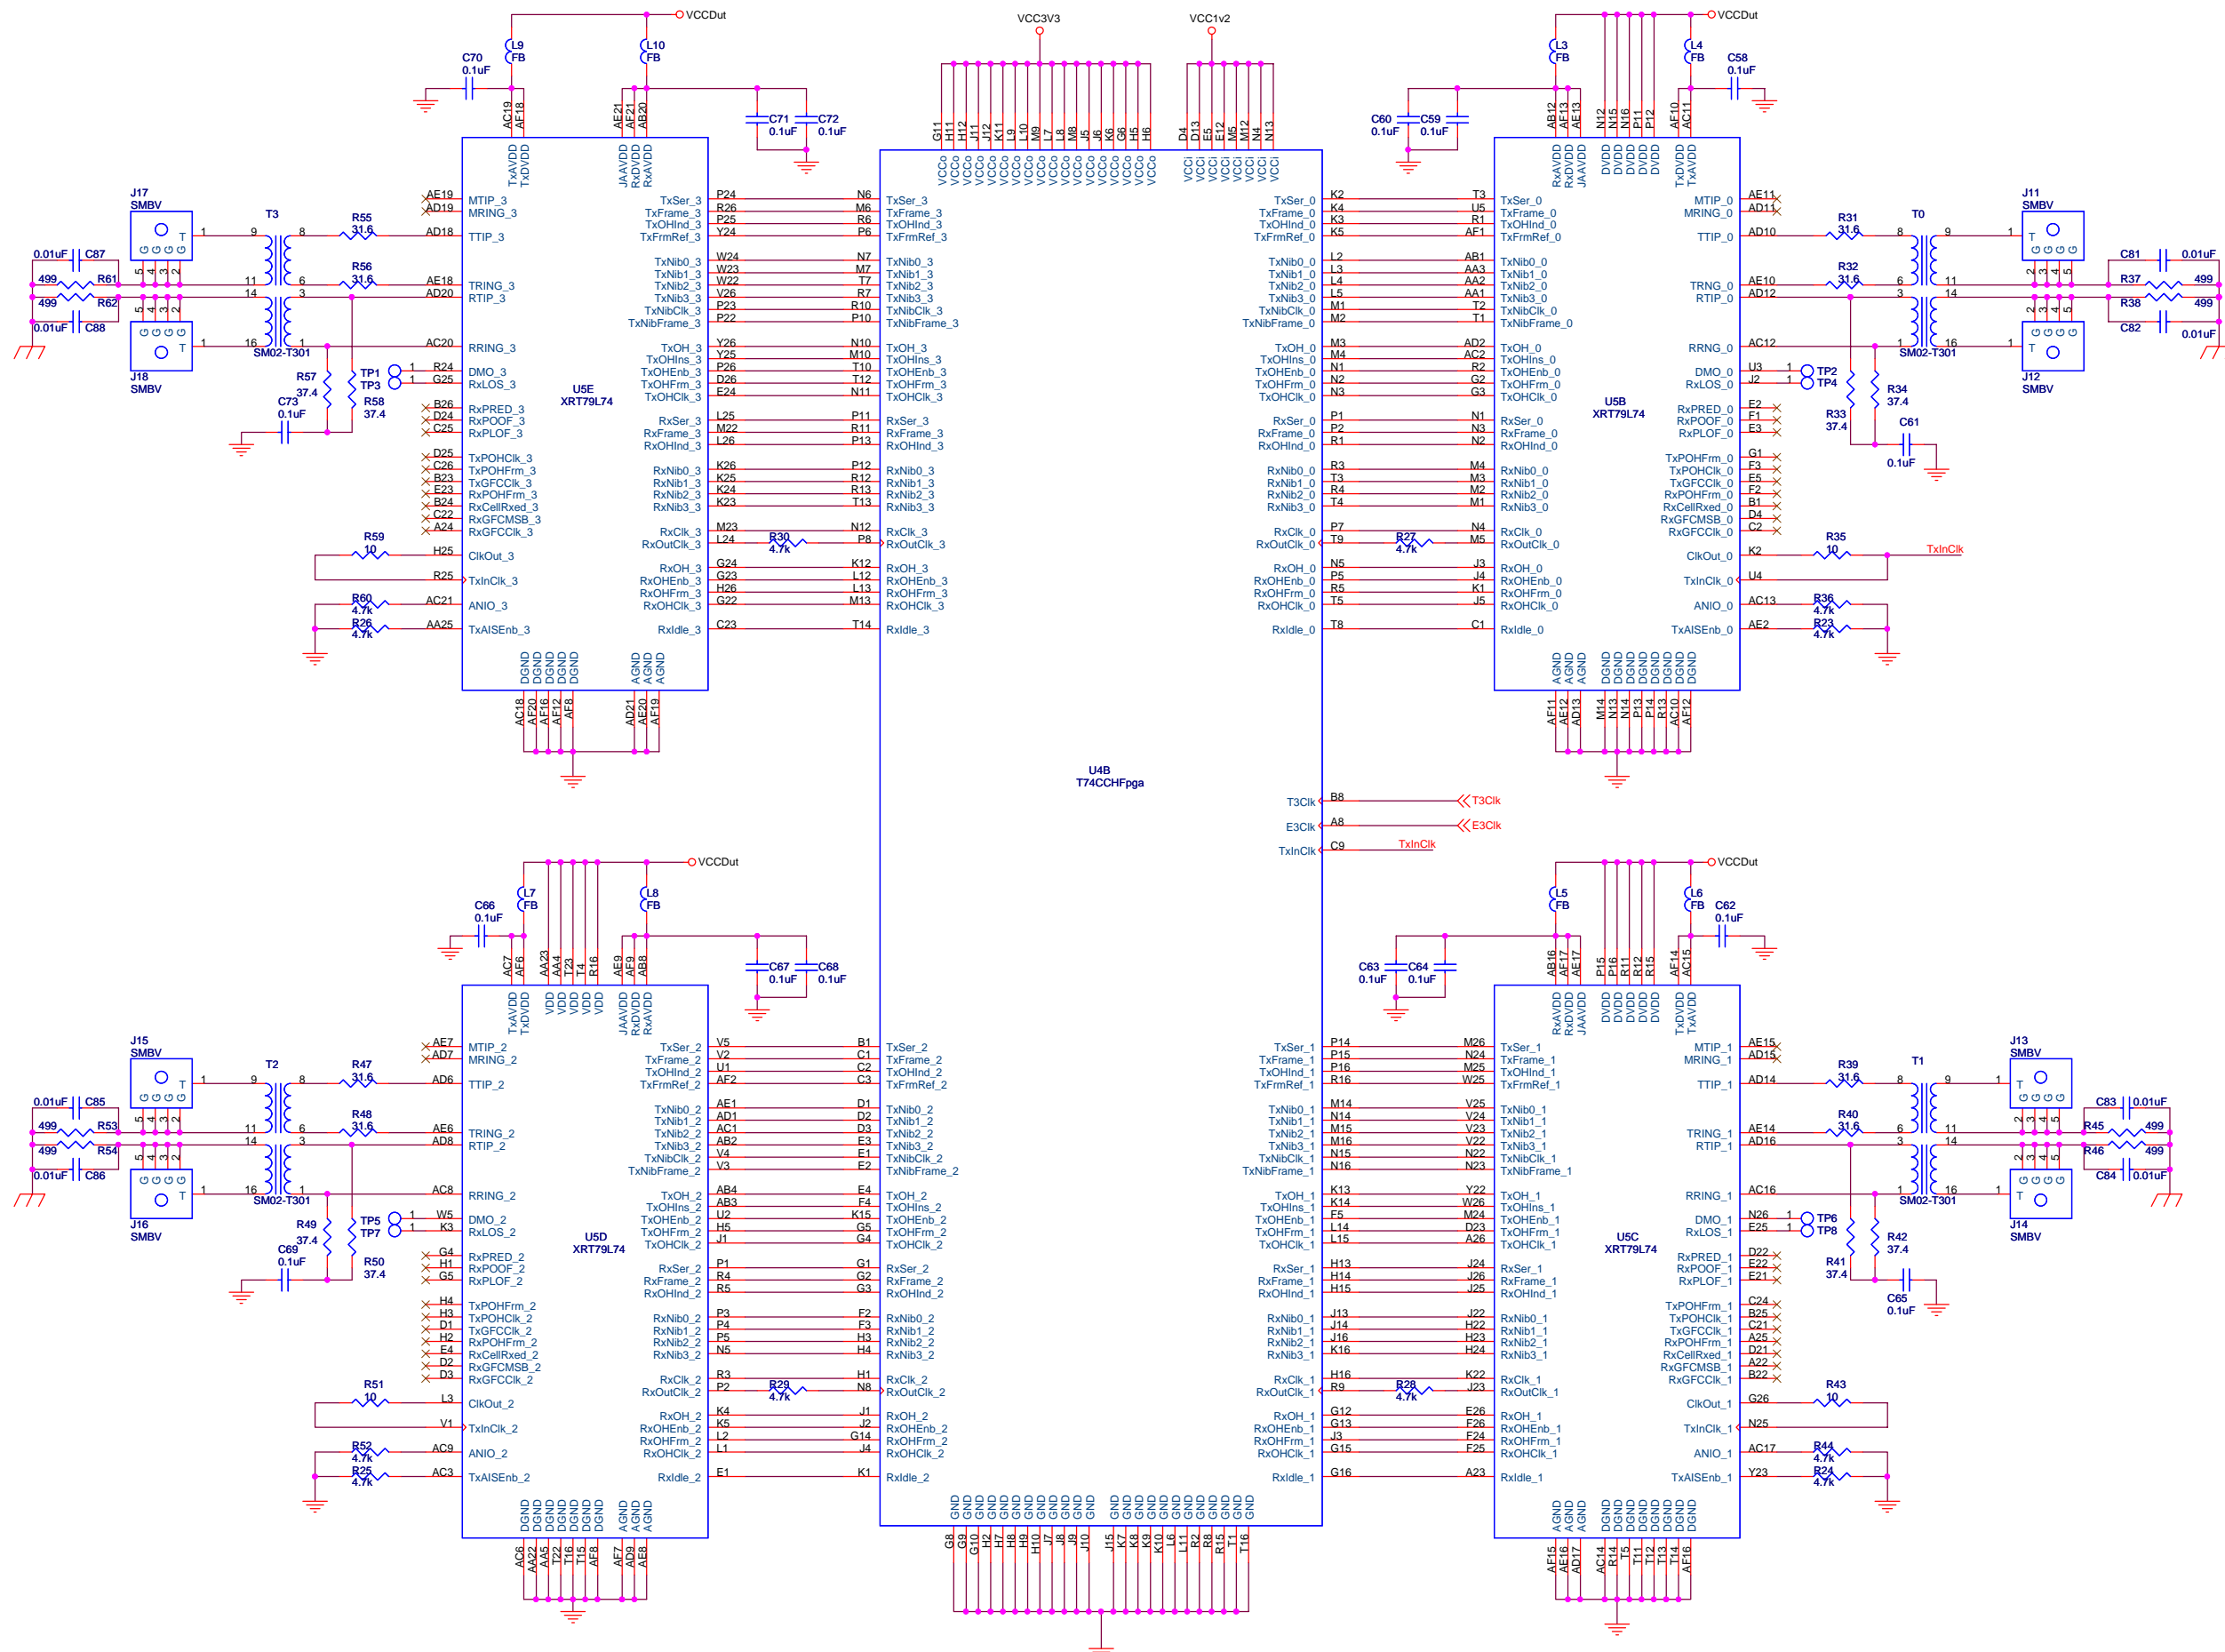

| | | |
|-----------------------------------|---------------------------|--------------|
| Title | | |
| XRT79L7x Microprocessor Interface | | |
| Size | Document Number | Rev |
| C | <Doc> | 0 |
| Date: | Monday, December 05, 2005 | Sheet 2 of 3 |

| | | | | | |
|-------|---------------------------|-------|------------------------|----|---|
| Title | | | XRT79L74 LIU Interface | | |
| Size | Document Number | Rev | | | |
| C | <Doc> | 0 | | | |
| Date: | Friday, February 18, 2005 | Sheet | 3 | of | 3 |